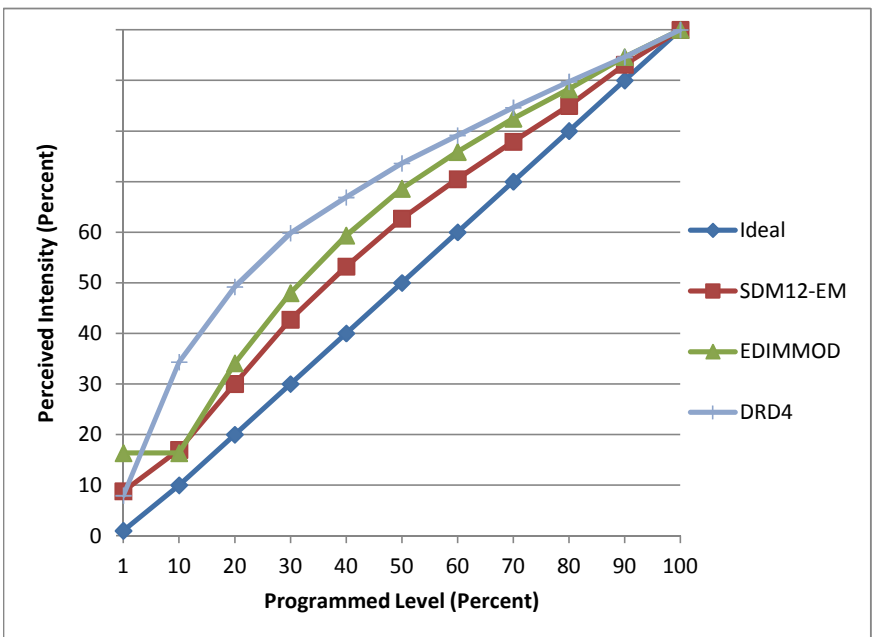

**Manufacturer** Green Creative  
**Model** 12DL6G3DIM/827  
**Description** 6" Downlight Lamp + Trim Replacement  
**Driver** Integrated  
**Nominal Power (W)** 12  
**Dimming Control** Forward- and reverse-phase  
**Product Range** Titanium LED Series 3.0  
**Test Date** 11/19/2014

Dimmer Tested Against:	SDM12-EM	EDIMMOD	DRD4
Pass/Fail	Pass	Pass	Pass
Best-Fit Power Profile:			1
Minimum ON	1	0	
Maximum ON	90	80	
Adjust	100	100	
Light Output Range (vs. non-dimmed)			
Maximum (Perceived)	95.2%	95.1%	100.0%
Minimum (Perceived)	8.4%	15.6%	7.9%
Minimum (Measured)	0.7%	2.4%	0.6%

Linearity Curves (Best-fit Power Profile Applied):

**Observations:**

Minimum number of fixtures for all forward-phase dimmers: 2